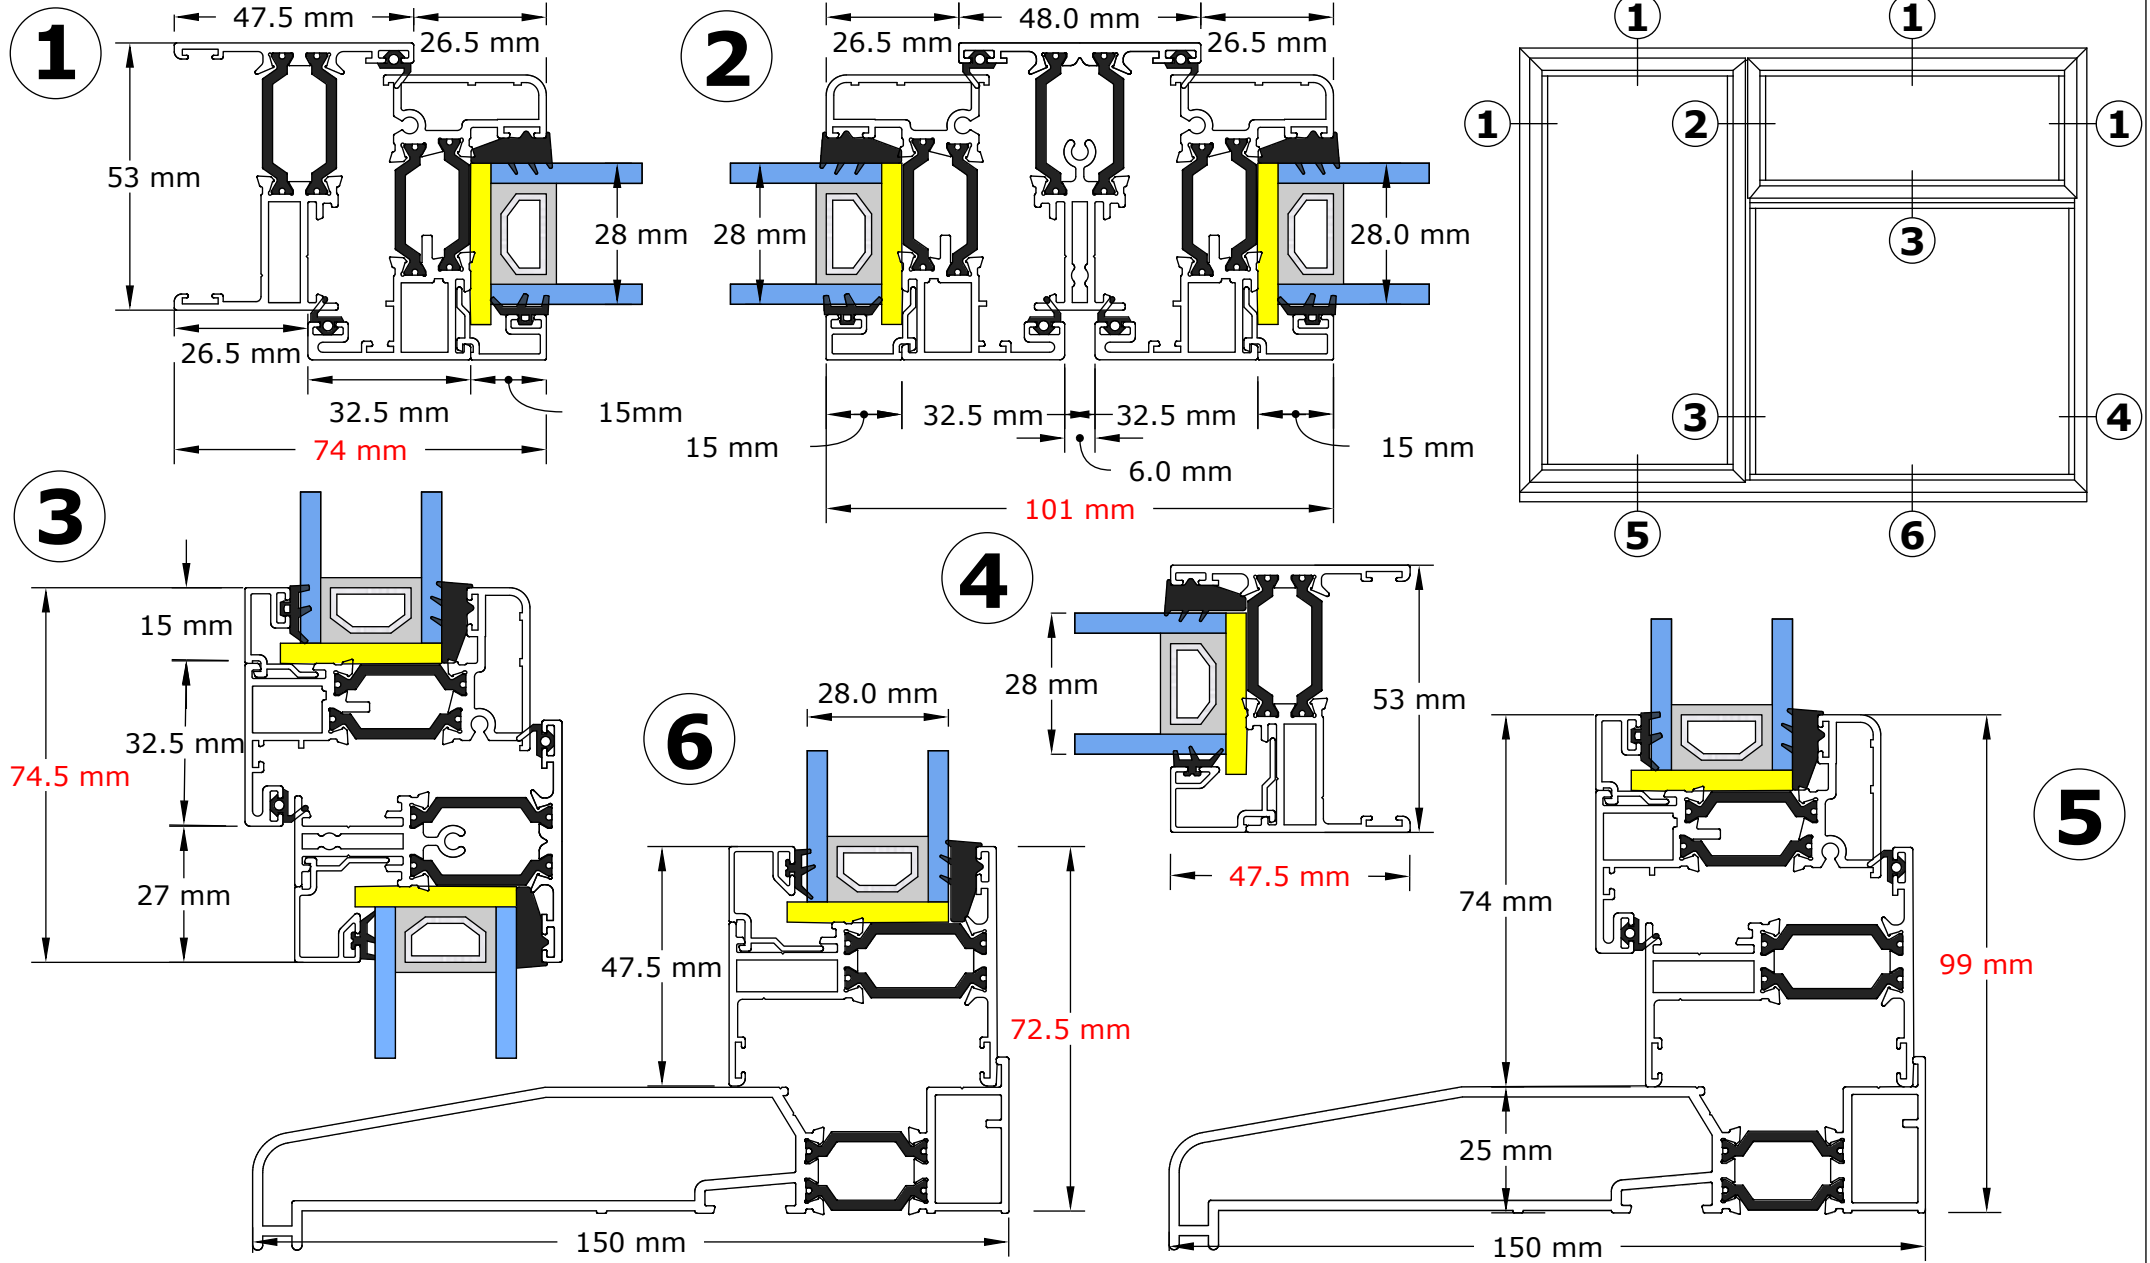

# Aluminium 47.5mm Window- Square Sash

25/08/2016

Slide and Fold Ltd, 82 Curriers Close, Canley, Coventry. CV4 8AW .

Tel:024 76 694 162

**Slide and Fold**