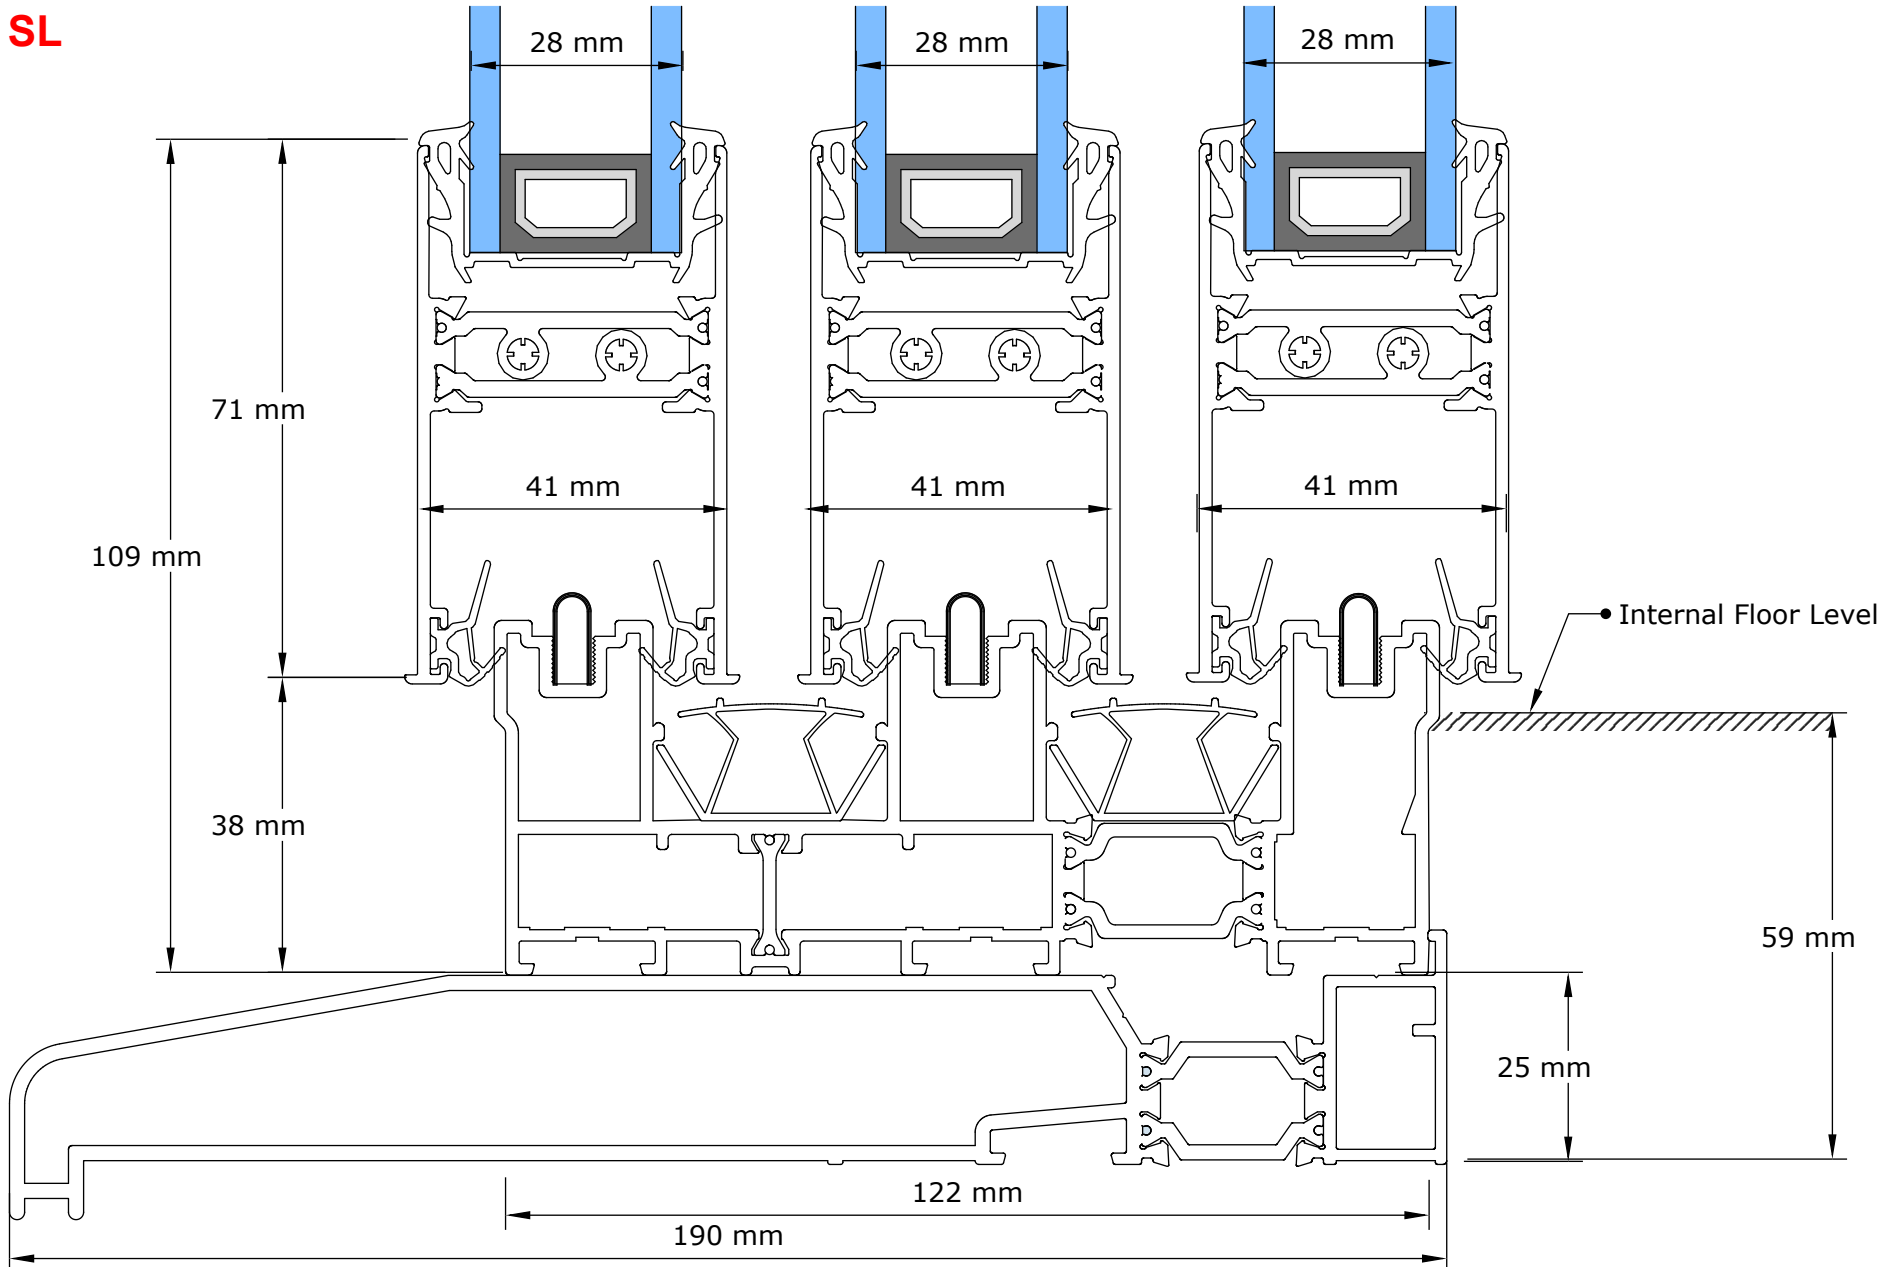

CAD Detail: Triple Track - 190mm Cill

21/08/2016

VisTA SL

Slide and Fold Ltd, 82 Curriers Close, Canley, Coventry. CV4 8AW .

Tel:024 76 694 162

Slide and Fold